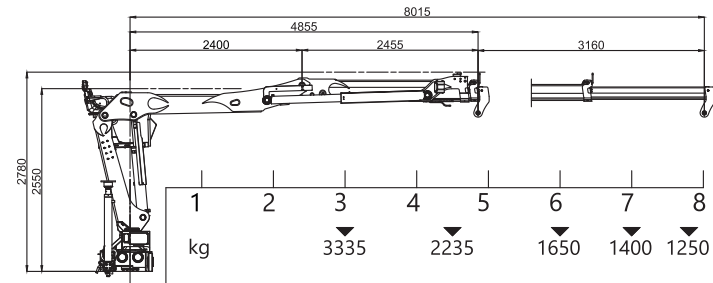

A crane range designed for those who work in the field every day. A lightweight crane series designed for those looking for: SAFETY, SPEED, EFFICIENCY.

SMART 3 - codice/code M10Z 02.80

kNm	kNm	[.]	bar	l/min	l/min	kg
101	20	425°	270	1x70	2x50	2380

SMART 4 EXTRA - codice/code M13F 12.103

kNm	kNm	[.]	bar	l/min	l/min	kg
121	25	425°	270	1x80	2x70	2980

SMART 4 - codice/code M13Z 02.88

kNm	kNm	[.]	bar	l/min	l/min	kg
121	25	425°	265	1x80	2x70	2680

SMART 5 EXTRA - codice/code M18F 12.103

kNm	kNm	[.]	bar	l/min	l/min	kg
164	32	425°	270	1x90	2x80	3290

SMART 5 - codice/code M18Z 02.88

kNm	kNm	[.]	bar	l/min	l/min	kg
164	32	425°	265	1x90	2x80	2950

SMART 5 L - codice/code M18RS 01.105

kNm	kNm	[.]	bar	l/min	l/min	kg
146	32	425°	270	1x90	2x80	2990