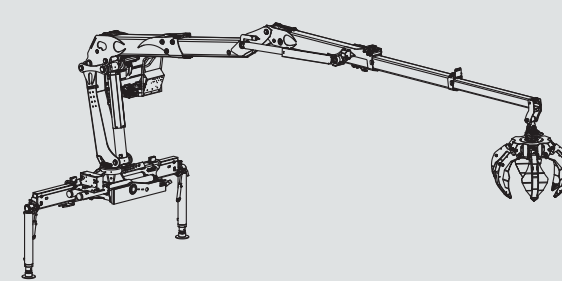

SMART 5 EXTRA - codice/code M18F 12.103

kNm	kNm	[.]	bar	l/min	l/min	kg
164	32	425°	270	1x90	2x80	3290