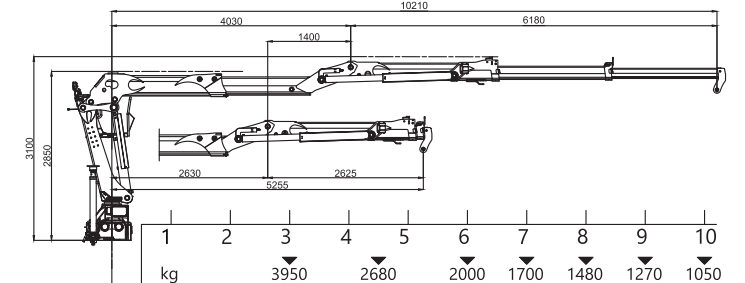

SMART 4 EXTRA - codice/code M13F 12.103

kNm	kNm	[.]	bar	l/min	l/min	kg
121	25	425°	270	1x80	2x70	2980