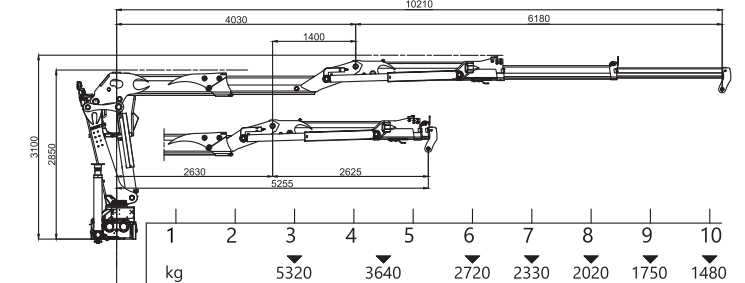

A crane range designed for those who work in the field every day. A lightweight crane series designed for those looking for: SAFETY, SPEED, EFFICIENCY.

SMART 3 - codice/code M10Z 02.80

kNm	kNm	[.]	bar	l/min	l/min	kg
101	20	425°	270	1x70	2x50	2380

SMART 4 EXTRA - codice/code M13F 12.103

kNm	kNm	[.]	bar	l/min	l/min	kg
121	25	425°	270	1x80	2x70	2980

SMART 4 - codice/code M13Z 02.88

kNm	kNm	[.]	bar	l/min	l/min	kg
121	25	425°	265	1x80	2x70	2680

SMART 5 EXTRA - codice/code M18F 12.103

kNm	kNm	[.]	bar	l/min	l/min	kg
164	32	425°	270	1x90	2x80	3290

SMART 5 - codice/code M18Z 02.88

kNm	kNm	[.]	bar	l/min	l/min	kg
164	32	425°	265	1x90	2x80	2950

SMART 5 L - codice/code M18RS 01.105

kNm	kNm	[.]	bar	l/min	l/min	kg
146	32	425°	270	1x90	2x80	2990