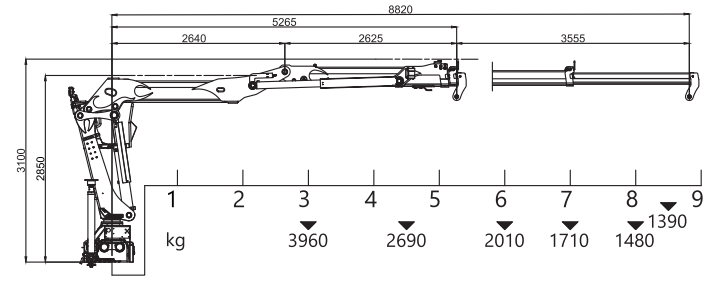

A crane range designed for those who work in the field every day. A lightweight crane series designed for those looking for: SAFETY, SPEED, EFFICIENCY.

SMART 3 - codice/code M10Z 02.80

kNm	kNm	[.]	bar	l/min	l/min	kg
101	20	425°	270	1x70	2x50	2380

SMART 4 EXTRA - codice/code M13F 12.103

kNm	kNm	[.]	bar	l/min	l/min	kg
121	25	425°	270	1x80	2x70	2980

SMART 4 - codice/code M13Z 02.88

kNm	kNm	[.]	bar	l/min	l/min	kg
121	25	425°	265	1x80	2x70	2680

SMART 5 EXTRA - codice/code M18F 12.103

kNm	kNm	[.]	bar	l/min	l/min	kg
164	32	425°	270	1x90	2x80	3290

SMART 5 - codice/code M18Z 02.88

kNm	kNm	[.]	bar	l/min	l/min	kg
164	32	425°	265	1x90	2x80	2950

SMART 5 L - codice/code M18RS 01.105

kNm	kNm	[.]	bar	l/min	l/min	kg
146	32	425°	270	1x90	2x80	2990