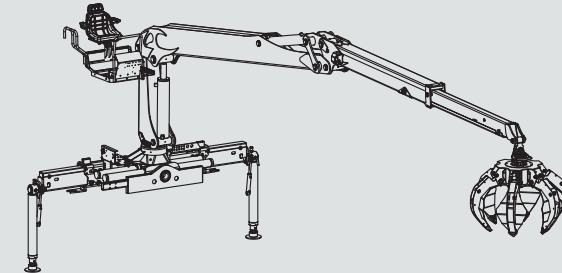

SMART 5 L - codice/code M18RS 01.105

kNm	kNm	[.]	bar	l/min	l/min	kg
146	32	425°	270	1x90	2x80	2990